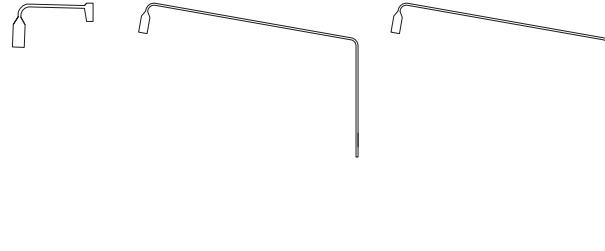

DECORATIVE OUTDOOR LIGHTING

FLAMINGO downlight

IP65 . IK06

h. 170 mm
h. 800 mm

FLAMINGO applique

IP65 . IK06

h. 370 mm
h. 1400 mm
h. 1400 mm (extended)

FLAMINGO bollard

IP65 . IK06

h. 800 mm
h. 1500 mm
h. 1900 mm

IP68 connector included

FLAMINGO floor

IP65 . IK06

h. 1500 mm
h. 1900 mm

IP44 SCHUKO included

downlight / applique / bollard / floor